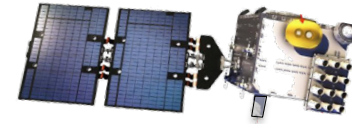

Beacon Satellite

Pristine RF  
Transmission

700 km

Distorted RF  
Reception

Bubble